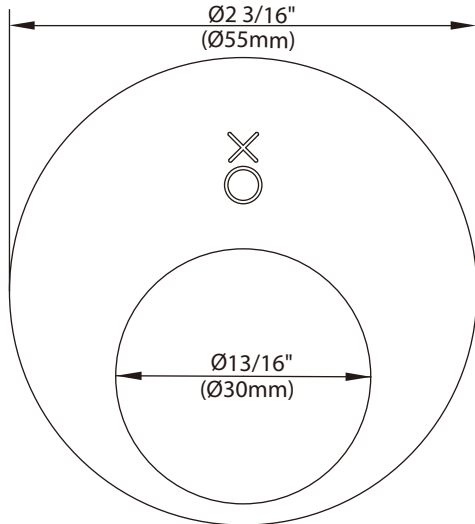

LEFROY BROOKS

1 8 2 8 T R O U T M A N S T R E E T
R I D G E W O O D N E W Y O R K N Y 1 1 3 8 5 U S A
T: +1(718) 302 5292 F: +1(718) 302 4177

X1-3091

LARGE ROBE HOOK

DIMENSIONAL DATA SHEET

DATE: 03 January 2014

No: B8341000

COPYRIGHT © LBIF LTD 2012. ALL RIGHTS RESERVED.

DIMENSIONS IN INCHES & MILLIMETRES

WHILST EVERY EFFORT IS MADE TO ENSURE THE ACCURACY OF THESE DATA SHEETS THEY ARE SUBJECT TO CHANGE WITHOUT NOTICE AS PART OF THE COMPANY'S PRODUCT DEVELOPMENT PROCESS

X1-3091

LARGE ROBE HOOK

- 1 Wall plate (240979)
- 2 Fixing kit (290033)
- 3 Post (244372)
- 4 Decorative head (243911)
- 5 Screw (008711)
- 6 Set screw (053009)
- 7 Allen key (031000)

Please note :
Final achievable flow rate is dependent on the outlets fitted, see relevant outlets (spouts, roses, sprays) for fully assembled product flow rate.