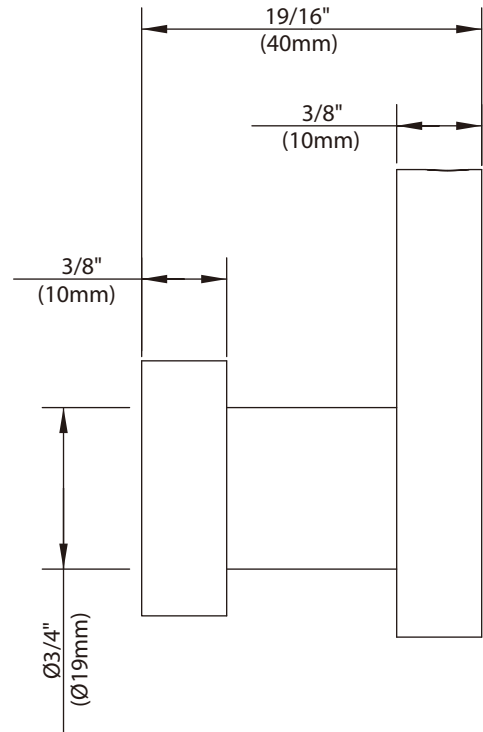

LEFROY BROOKS

1 8 2 8 T R O U T M A N S T R E E T
R I D G E W O O D N E W Y O R K N Y 1 1 3 8 5 U S A
T: +1(718) 302 5292 F: +1(718) 302 4177

X1-3091

LARGE ROBE HOOK

DIMENSIONAL DATA SHEET

DATE: 03 January 2014

No: B8341000

COPYRIGHT © LBIF LTD 2012. ALL RIGHTS RESERVED.

DIMENSIONS IN INCHES & MILLIMETRES

WHILST EVERY EFFORT IS MADE TO ENSURE THE ACCURACY OF THESE DATA SHEETS THEY ARE SUBJECT TO CHANGE WITHOUT NOTICE AS PART OF THE COMPANY'S PRODUCT DEVELOPMENT PROCESS

X1-3091

LARGE ROBE HOOK

- 1 Wall plate (240979)
- 2 Fixing kit (290033)
- 3 Post (244372)
- 4 Decorative head (243911)
- 5 Screw (008711)
- 6 Set screw (053009)
- 7 Allen key (031000)

Please note :
Final achievable flow rate is dependent on the outlets fitted, see relevant outlets (spouts, roses, sprays) for fully assembled product flow rate.