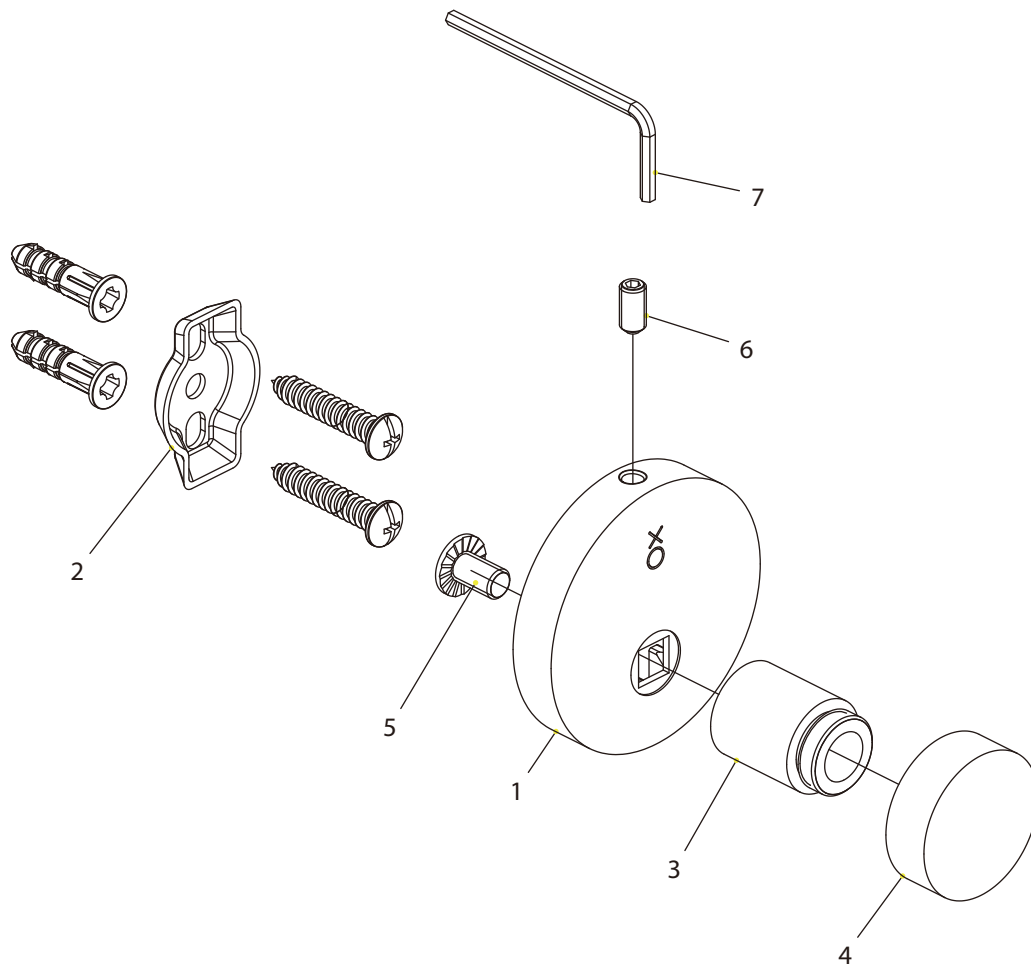

LEFROY BROOKS

1 8 2 8 T R O U T M A N S T R E E T
R I D G E W O O D N E W Y O R K N Y 1 1 3 8 5 U S A
T: +1(718) 302 5292 F: +1(718) 302 4177

X1-3091

LARGE ROBE HOOK

DIMENSIONAL DATA SHEET

DATE: 03 January 2014

No: B8341000

COPYRIGHT © LBIF LTD 2012. ALL RIGHTS RESERVED.

DIMENSIONS IN INCHES & MILLIMETRES

WHILST EVERY EFFORT IS MADE TO ENSURE THE ACCURACY OF THESE DATA SHEETS THEY ARE SUBJECT TO CHANGE WITHOUT NOTICE AS PART OF THE COMPANY'S PRODUCT DEVELOPMENT PROCESS

X1-3091

LARGE ROBE HOOK

- 1 Wall plate (240979)
- 2 Fixing kit (290033)
- 3 Post (244372)
- 4 Decorative head (243911)
- 5 Screw (008711)
- 6 Set screw (053009)
- 7 Allen key (031000)

Please note :
Final achievable flow rate is dependent on the outlets fitted, see relevant outlets (spouts, roses, sprays) for fully assembled product flow rate.